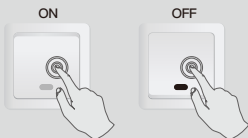

Note: If you use a Mobile number you will be sent a text message with your confirmation code to complete your account registration.

3. Add lamp to Smart Life APP

– Tap the icon “+” on the top corner of “My device” page, choose your device type – Light Source (Wi-Fi), then follow the instructions in the APP to connect the lamp.

2

3

4. The lamp needs to be set to flash rapidly.

Please follow the 2 steps below:

Step 1/2

Turn on-off-on-off-on-off-on
(Keep time interval not too short, turn off after light is on)

Step 2/2

Confirm light Lamps and lanterns is now rapidly flashing
(2 times per second)

Confirm indicator rapidly blink

5. After connection, the lamp will appear in your list and you can control it from anywhere in the world.

You can also rename the lamp and group more lamps.

Compatible with Amazon Alexa and Google Home