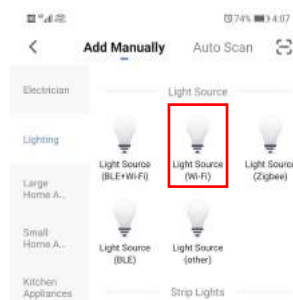

Smart Light Bulb

User Manual

GU10

A60/10W

A65/14W

Important information

- It is recommended that the fittings are installed by a qualified electrician ensuring the installation complies with current IEE wiring regulations & local building control.
- These products are designed for connection to a 95–265V mains supply.
- Always switch off mains supply before installation.

Smart Life APP Instructions

iOS App / Android App

1. Download Smart Life APP

– Scan the QR code on the right to download the Smart Life APP. You can also search “Smart Life” in either App Store or Google Play to install the APP.

2. Register a Smart Life account and sign in the app

– You will be prompted to enter your mobile number or email address to register. The system automatically recognises your country / area. You can also select your country code.

Note: If you use a Mobile number you will be sent a text message with your confirmation code to complete your account registration.

3. Add lamp to Smart Life APP

– Tap the icon “+” on the top corner of “My device” page, choose your device type – Light Source (Wi-Fi), then follow the instructions in the APP to connect the lamp.

2

3

4. The lamp needs to be set to flash rapidly.

Please follow the 2 steps below:

Step 1/2

Turn on-off-on-off-on-off-on
(Keep time interval not too short, turn off after light is on)

Step 2/2

Confirm light Lamps and lanterns is now rapidly flashing
(2 times per second)

Confirm indicator rapidly blink

5. After connection, the lamp will appear in your list and you can control it from anywhere in the world.

You can also rename the lamp and group more lamps.

Compatible with Amazon Alexa and Google Home