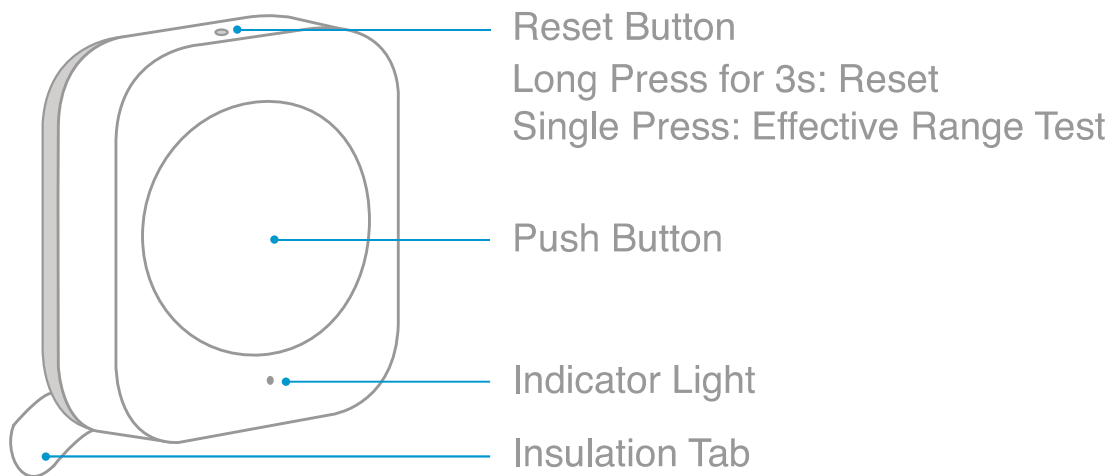

Aqara

Wireless Mini Switch

Wireless Mini Switch Quick Start Guide

Product Introduction

Aqara Wireless Mini Switch is a remote control switch with compact design and low energy consumption. You can place or stick it almost anywhere. Single press, double press or long press to control various smart accessories, such as, Smart Light and Smart Plug.

* A hub is required.

* Aqara Hub is required to enable Aqara Wireless Mini Switch to work with HomeKit technology. See www.aqara.com for more details.

* This product is for indoor use only.

Quick Setup

1. Please add the Hub to the app according to the Hub Quick Start Guide.
2. Please remove the battery insulation tab before use.
3. Please open the app, tap “Home” and then tap “+” in the top right corner to enter “Add Device (Accessory)” page. Select “Wireless Mini Switch”, and add it according to instructions.

* If the connection fails, please move the accessory closer to the Hub and try again.

Installation

Effective Range Test: Single press the reset button on the accessory at your desired position. If the Hub makes voice prompts, it indicates that the accessory can communicate effectively with the Hub.

* Only Aqara Home app and Aqara app support this function.

Specifications

Model: WXKG11LM

Dimensions: 45 × 45 × 12 mm (1.77 × 1.77 × 0.47 in.)

Wireless Protocol: Zigbee

Battery: CR2032

Operating Temperature: -10° – +50° C