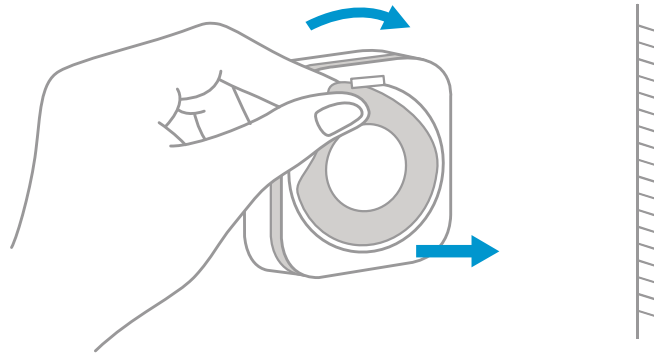

Aqara

Wireless Mini Switch

Wireless Mini Switch Quick Start Guide

Product Introduction

Aqara Wireless Mini Switch is a remote control switch with compact design and low energy consumption. You can place or stick it almost anywhere. Single press, double press or long press to control various smart accessories, such as, Smart Light and Smart Plug.

* A hub is required.

* Aqara Hub is required to enable Aqara Wireless Mini Switch to work with HomeKit technology. See www.aqara.com for more details.

* This product is for indoor use only.

Quick Setup

1. Please add the Hub to the app according to the Hub Quick Start Guide.
2. Please remove the battery insulation tab before use.
3. Please open the app, tap “Home” and then tap “+” in the top right corner to enter “Add Device (Accessory)” page. Select “Wireless Mini Switch”, and add it according to instructions.

* If the connection fails, please move the accessory closer to the Hub and try again.

Installation

Effective Range Test: Single press the reset button on the accessory at your desired position. If the Hub makes voice prompts, it indicates that the accessory can communicate effectively with the Hub.

* Avoid metal surface to maximize signal strength.

Option 1: Place it directly in the desired position.

Option 2: Remove the protective film, and stick it to the desired position.

* Keep the surface clean and dry.