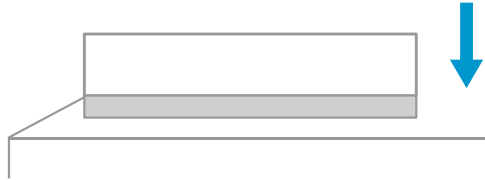

Option 1: Place it directly in the desired position.

Option 2: Remove the protective film, and stick it to the desired position.