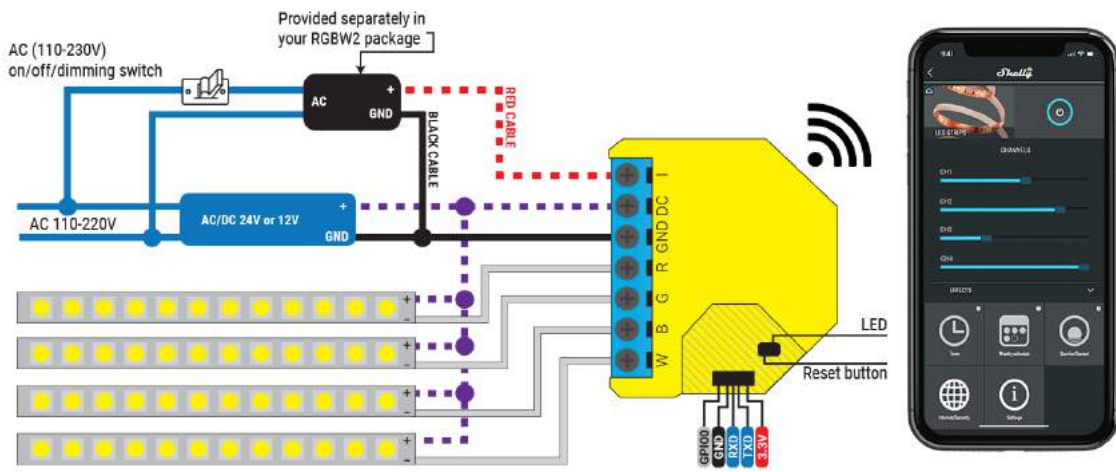

Home2Link: Shelly RGBW2 WiFi LED Dimmer aansluitschema's:

AC RGBW LED-strip;

AC RGB LED-strip;

AC 4x Wit LED-strip;

AC Wit LED-lampen;

DC RGBW LED-strip;

DC RGB LED-strip;

DC 4x Wit LED-strip;