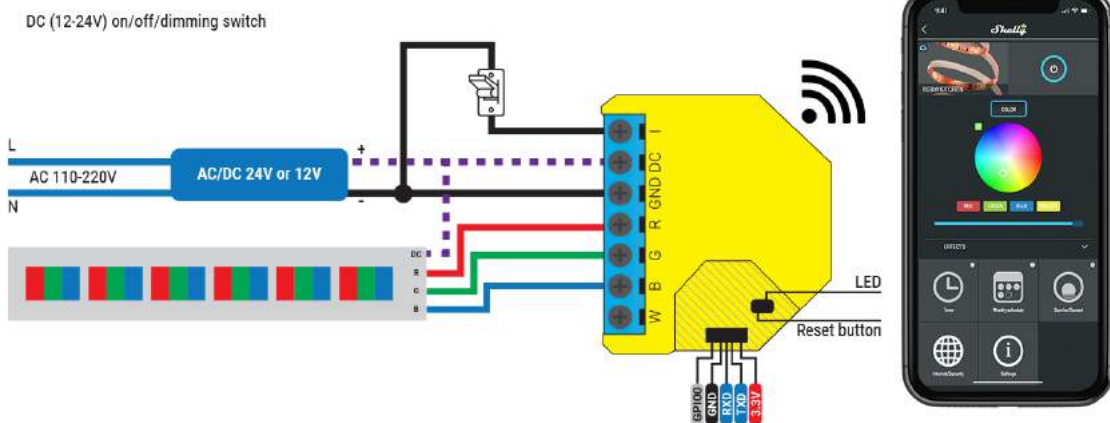

Home2Link: Shelly RGBW2 WiFi LED Dimmer aansluitschema's:

AC RGBW LED-strip;

AC RGB LED-strip;

AC 4x Wit LED-strip;

AC Wit LED-lampen;

DC RGBW LED-strip;

DC RGB LED-strip;

DC 4x Wit LED-strip;