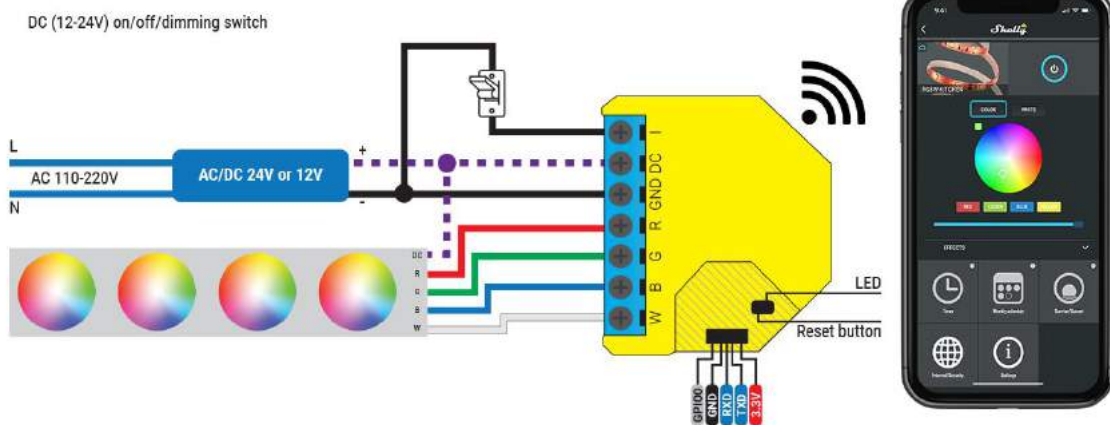

Home2Link: Shelly RGBW2 WiFi LED Dimmer aansluitschema's:

AC RGBW LED-strip;

AC RGB LED-strip;

AC 4x Wit LED-strip;

AC Wit LED-lampen;

DC RGBW LED-strip;

DC RGB LED-strip;

DC 4x Wit LED-strip;