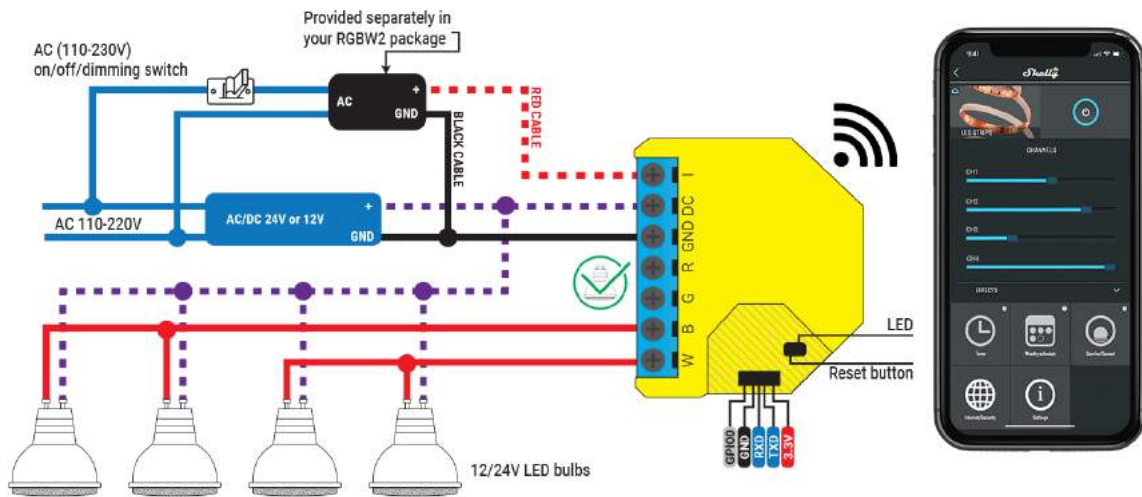

Home2Link: Shelly RGBW2 WiFi LED Dimmer aansluitschema's:

AC RGBW LED-strip;

AC RGB LED-strip;

AC 4x Wit LED-strip;

AC Wit LED-lampen;

DC RGBW LED-strip;

DC RGB LED-strip;

DC 4x Wit LED-strip;