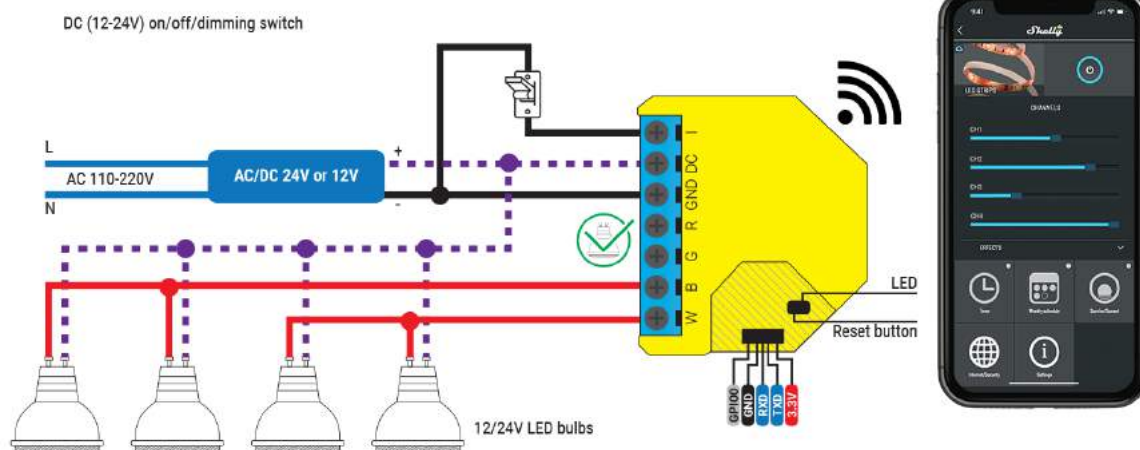

Voor vragen kunt u ons bereiken via;

www.home2link.nl

info@home2link.nl

Tel. 085 029 05 78