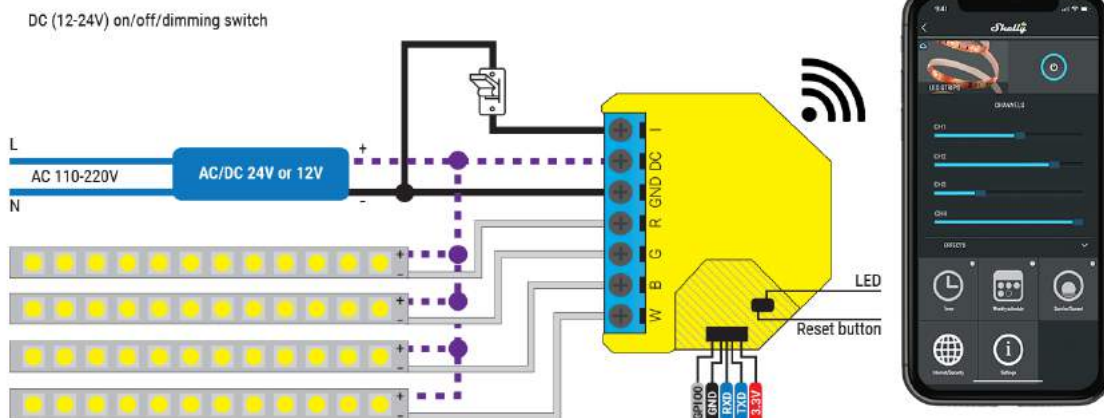

Home2Link: Shelly RGBW2 WiFi LED Dimmer aansluitschema's:

AC RGBW LED-strip;

AC RGB LED-strip;

AC 4x Wit LED-strip;

AC Wit LED-lampen;

DC RGBW LED-strip;

DC RGB LED-strip;

DC 4x Wit LED-strip;