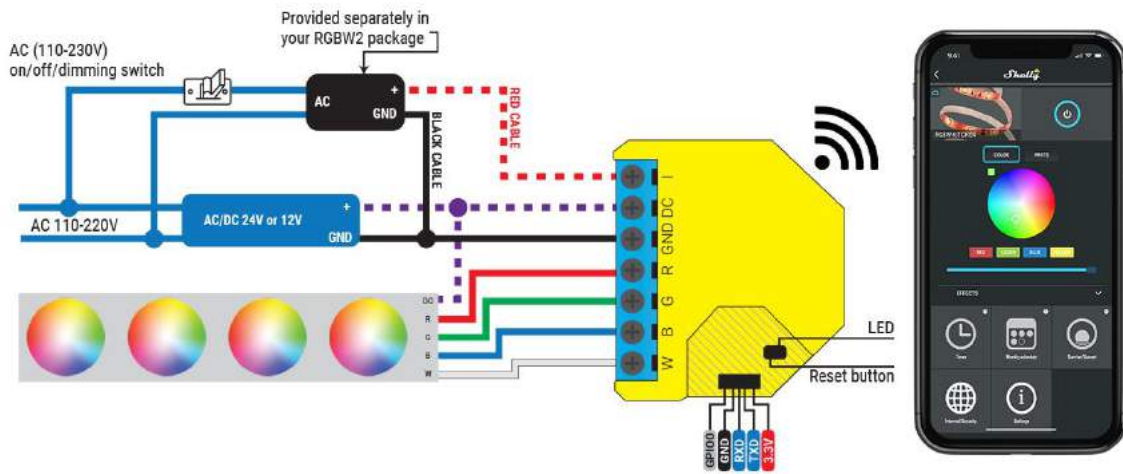

Home2Link: Shelly RGBW2 WiFi LED Dimmer aansluitschema's:

AC RGBW LED-strip;

AC RGB LED-strip;

AC 4x Wit LED-strip;

AC Wit LED-lampen;

DC RGBW LED-strip;

DC RGB LED-strip;

DC 4x Wit LED-strip;