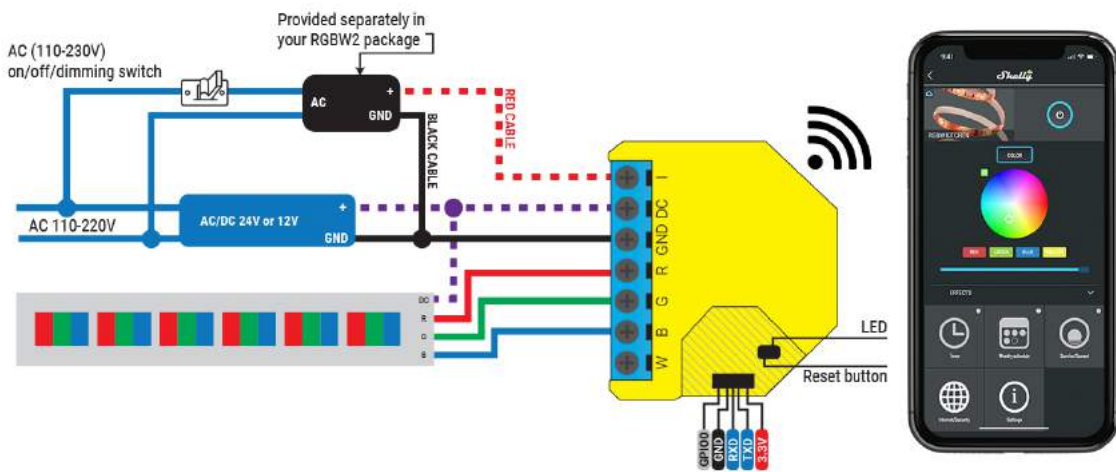

Home2Link: Shelly RGBW2 WiFi LED Dimmer aansluitschema's:

AC RGBW LED-strip;

AC RGB LED-strip;

AC 4x Wit LED-strip;

AC Wit LED-lampen;

DC RGBW LED-strip;

DC RGB LED-strip;

DC 4x Wit LED-strip;