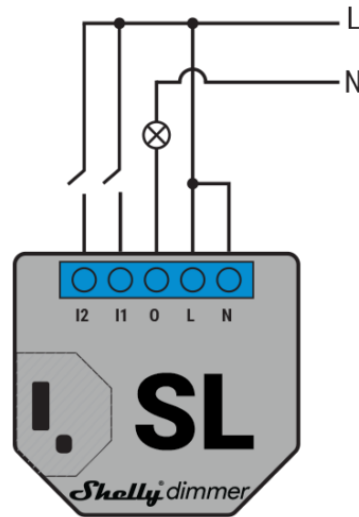

Shelly Dimmer SL

Single switch

Double switch

Momentary switch

3-way switch