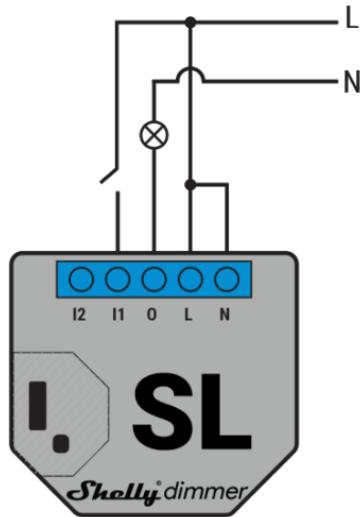

Shelly Dimmer SL

Single switch

Double switch

Momentary switch

3-way switch